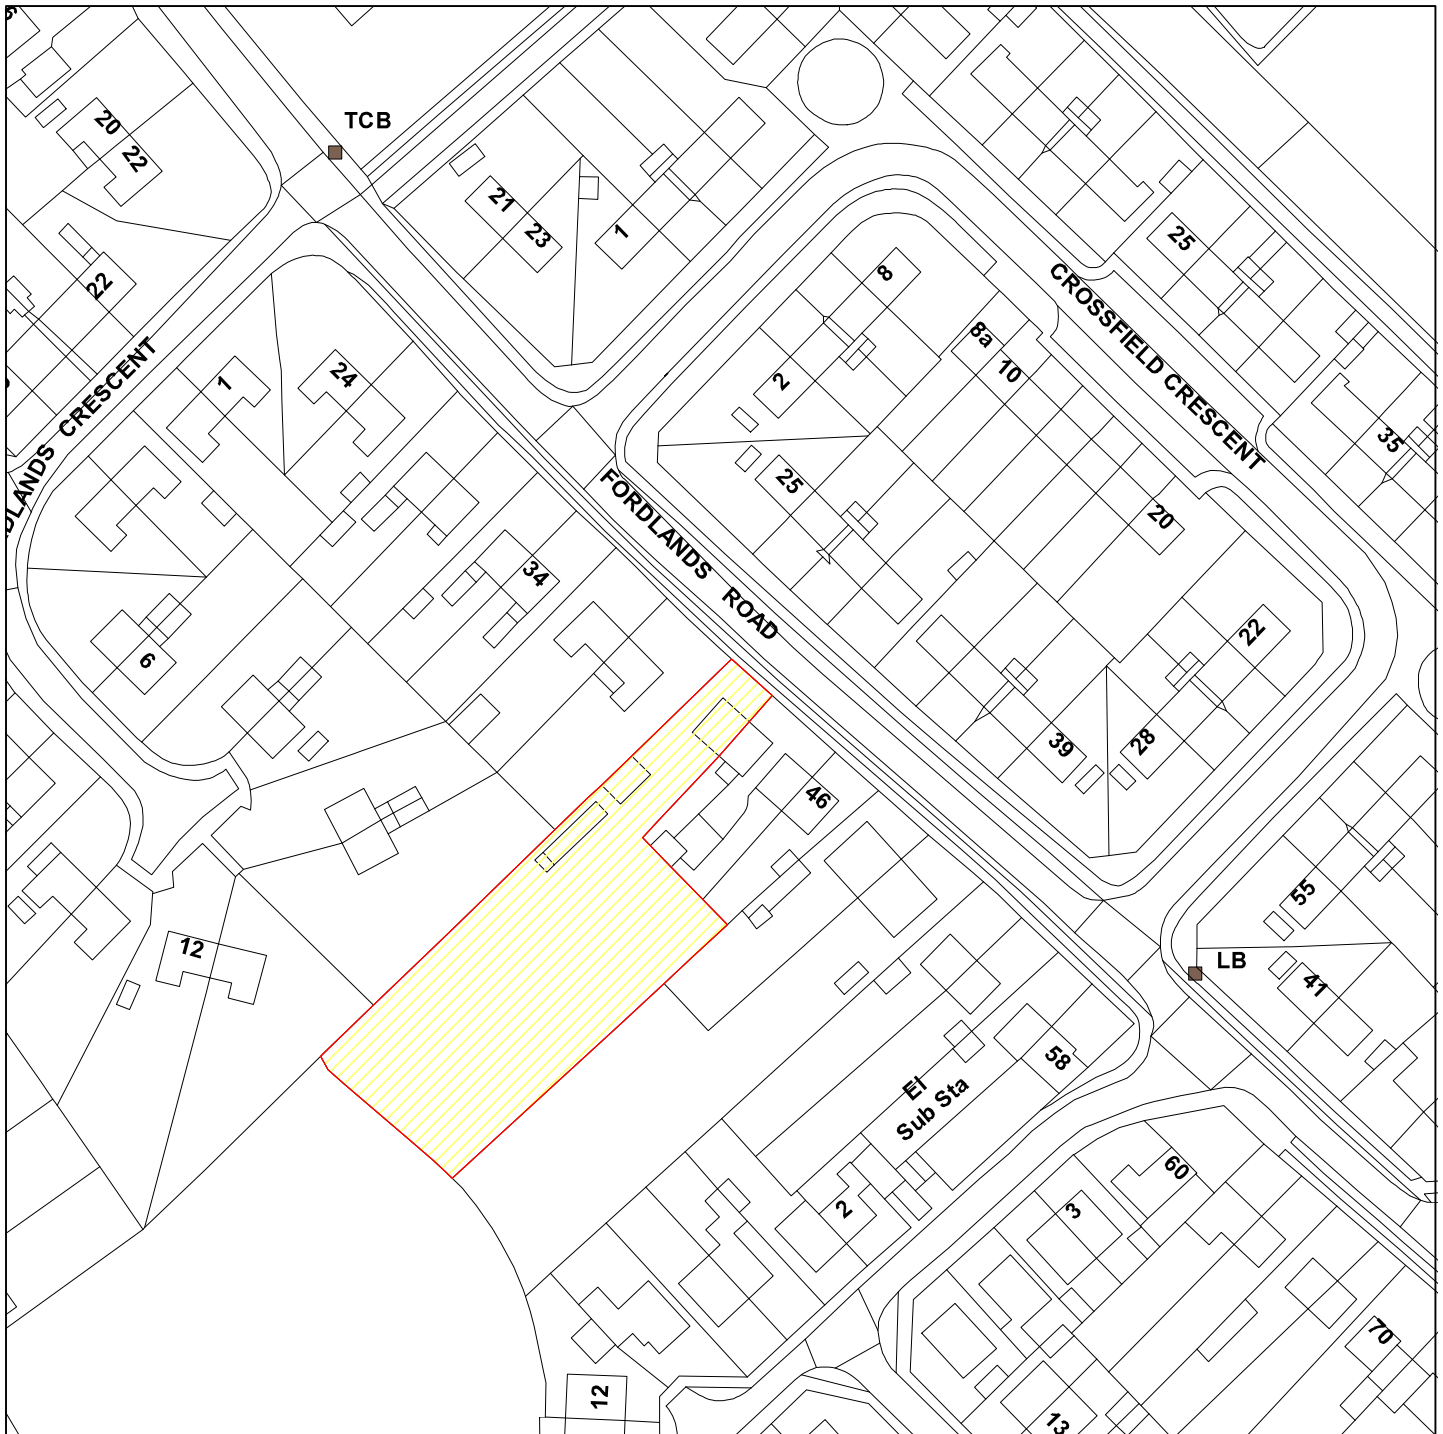

40 Fordlands Road

10/02586/FUL

Scale : 1:1250

Reproduced from the Ordnance Survey map with the permission of the Controller of Her Majesty's Stationery Office © Crown Copyright 2000.

Unauthorised reproduction infringes Crown Copyright and may lead to prosecution or civil proceedings.

Organisation	City of York Council
Department	Planning and Sustainable Development
Comments	
Date	21 December 2010
SLA Number	Not Set